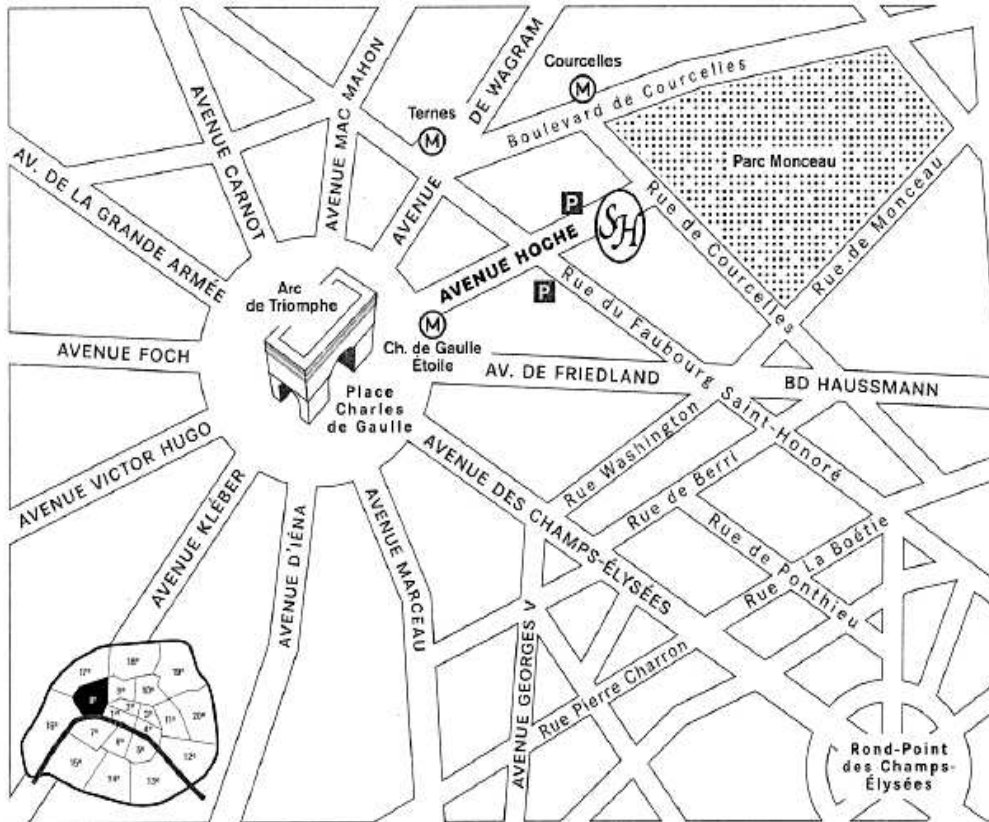

9, AVENUE HOCHÉ, PARIS 8E

PARKING PUBLIC

HOCHÉ & SAINT-HONORÉ
1 000 PLACES (ACCÈS DEVANT LES SALONS)

MÉTRO

CHARLES DE GAULLE ÉTOILE (LIGNES 1/2/6)
COURCELLES (LIGNE 2)
TERNES (LIGNE 2)

RER

CHARLES DE GAULLE ÉTOILE (RER A)

BUS

ARRÊT HOCHÉ (BUS 31)
ARRÊT HOCHÉ-SAINT-HONORÉ (BUS 43/93)

AÉROPORTS

ROISSY CHARLES DE GAULLE
ORLY

HOCHÉ SELECTION SA - 9, avenue HOCHÉ - 75008 PARIS - TEL. : 01 53 53 93 93 - FAX : 01 49 53 04 82
Site Internet : <http://www.salons-hoche.fr> - Email : contact@salons-hoche.fr

S.A. au capital de 45 735 € - RC Paris B.582 032-181 - SIRET 582.032.181 000 15 - APE 6701